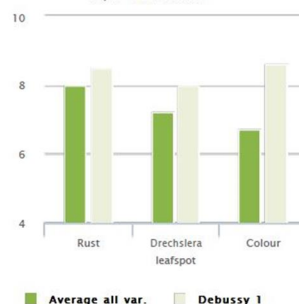

**Ratings**

**Index for Lawn, Sport and Ornamental use**

Source: GEVES Bulletin Gazon 2007 (France)  
 1-9, 9 = best

**Rust and leaf spot tolerance, Colour**

Source: GEVES Bulletin Gazon 2007 (France)  
 1-9, 9 = better/darker